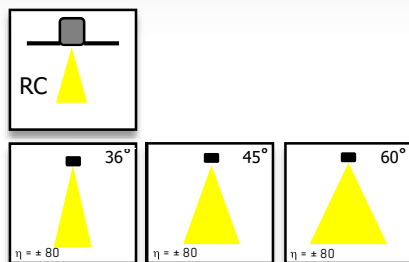

## DLV-R 3 INCH SQUARE DOWNLIGHT

**Application:**  
General illumination of commercial, retail and residential spaces.

- Entrances
- Corridors
- Hallways
- Reception areas
- Retail
- Hospitality
- Residential

3000K; CRI 80			4000K; CRI 80	
Wattage	Lumens @ Tc 65°C	Efficacy	Lumens @ Tc 65°C	Efficacy
(W)	(lm)	(lm/W)	(lm)	(lm/W)
8	1194	157	1225	161
9	1368	152	1404	156
13	1849	136	1898	140

**BLACK**

**WHITE**

**OTHER**