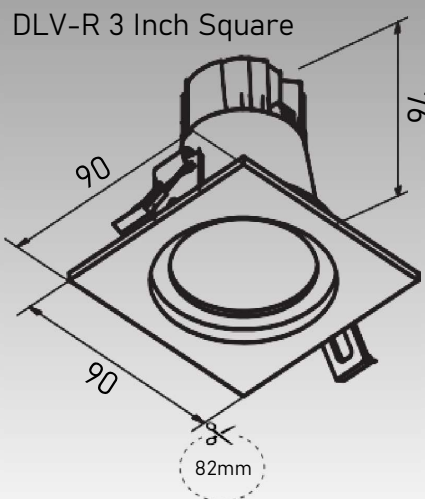

BLACK

WHITE

OTHER

7,000K	
6,000K	
5,000K	✓
4,000K	✓
3,000K	✓
2,000K	
SPECIAL	✓
FOODS	✓

IP Rating: 20.
LED Type: COB.
LED Driver: Required (Remote)
CRI >80; >90; Other on request.
EME 1 hr or EME 3 hr available.
Dimmable options available.
Smart-light control available.

Produced in South Africa
Warranty: 5 years (Subject to Lightnet T's & C's).
Refer to Appendix A1 for COB Specifications.
Data may be rounded up/down for illustrative purposes