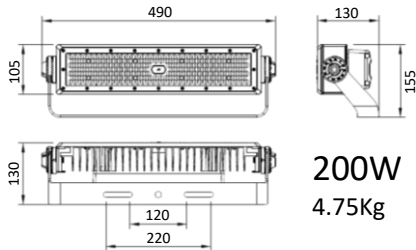

Optic:

60° and 140°x80° as a standard
30° 90° available on request

Heatsink Material:

Die cast aluminium heatsink for increased heat dissipating properties to increase life of LED component
L&B rating: L80B10 $\geq 50\ 000$ hrs

Please note: Data may be rounded up/down for illustrative purposes. We reserve the right to amend or change details without prior notification. E&OE

REV20240729.

200W Stadia Floodlight

System Wattage	System Lumens	Weight	Distribution	Code
200 W	28 400 lm	4.75 Kg	140° x 80°	54152WB2LD850/200/48
200 W	28 550 lm	4.75 Kg	60°	54152060LD850/200/48
200 W	28 700 lm	4.75 Kg	30°	54152030LD850/200/48
			On request	
200 W	28 500 lm	4.75 Kg	90°	54152090LD850/200/48