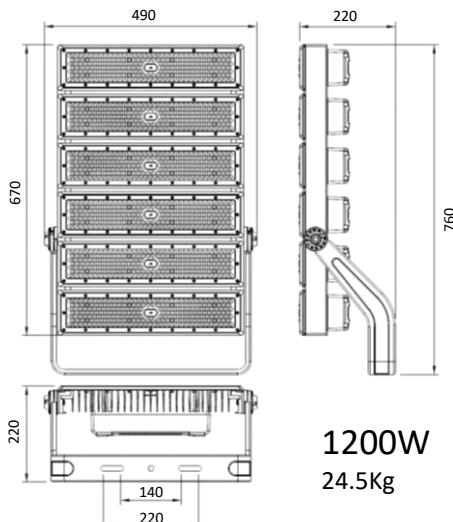

1 200W Stadia Floodlight

1200W
24.5Kg

System Wattage	System Lumens	Weight	Distribution	Code
1200 W	170 400 lm	24.5 Kg	140° x 80°	54152WB2LD850/1200/48
1200 W	171 300 lm	24.5 Kg	60°	54152060LD850/1200/48
1200 W	172 200 lm	24.5 Kg	30°	54152030LD850/1200/48
			On request	
1200 W	171 000 lm	24.5 Kg	90°	54152090LD850/1200/48

Produced/Assembled in South Africa

5-year warranty

Tolerance range of optical and electrical data is ± 10%.

Optical and electrical data may increase or decrease with a change of specifications and availability of components.

Please note: Data may be rounded up/down for illustrative purposes. We reserve the right to amend or change details without prior notification. E&OE

REV20240806.