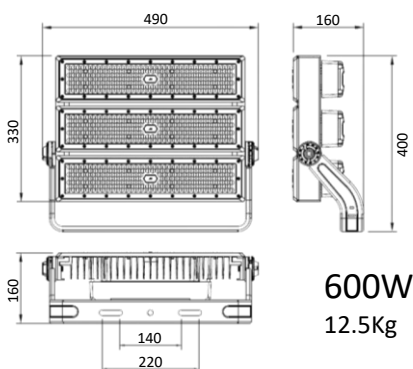

Please note: Data may be rounded up/down for illustrative purposes. We reserve the right to amend or change details without prior notification. E&OE

REV20240729.

200W Stadia Floodlight

System Wattage	System Lumens	Weight	Distribution	Code
200 W	28 400 lm	4.75 Kg	140° x 80°	54152WB2LD850/200/48
200 W	28 550 lm	4.75 Kg	60°	54152060LD850/200/48
200 W	28 700 lm	4.75 Kg	30°	54152030LD850/200/48
			On request	
200 W	28 500 lm	4.75 Kg	90°	54152090LD850/200/48

400W Stadia Floodlight

System Wattage	System Lumens	Weight	Distribution	Code
400 W	56 800 lm	8.5 Kg	140° x 80°	54152WB2LD850/400/48
400 W	57 100 lm	8.5 Kg	60°	54152060LD850/400/48
400 W	57 400 lm	8.5 Kg	30°	54152030LD850/400/48
			On request	
400 W	57 000 lm	8.5 Kg	90°	54152090LD850/400/48

600W Stadia Floodlight

System Wattage	System Lumens	Weight	Distribution	Code
600 W	85 200 lm	12.5 Kg	140° x 80°	54152WB2LD850/600/48
600 W	85 650 lm	12.5 Kg	60°	54152060LD850/600/48
600 W	86 100 lm	8.5 Kg	30°	54152030LD850/600/48
			On request	
600 W	85 500 lm	8.5 Kg	90°	54152090LD850/600/48