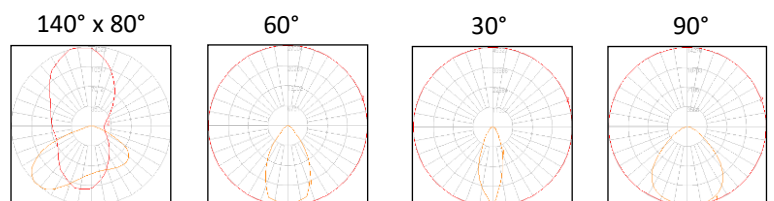

Complete luminaires can provide various distributions based on specifications.