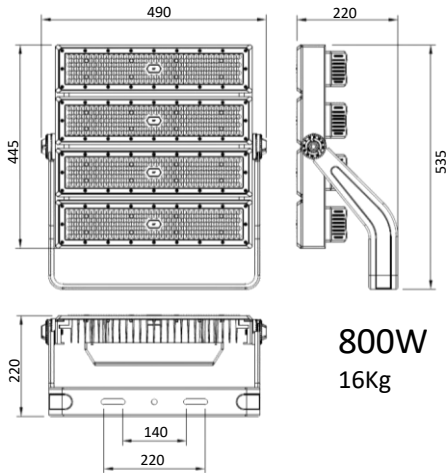

800W Stadia Floodlight (On request)

800W
16Kg

System Wattage	System Lumens	Weight	Distribution	Code
800 W	113 600 lm	16.0 Kg	140° x 80°	54152WB2LD850/800/48
800 W	114 200 lm	16.0 Kg	60°	54152060LD850/800/48
800 W	114 800 lm	16.0 Kg	30°	54152030LD850/800/48
			On request	
800 W	114 000 lm	16.0 Kg	90°	54152090LD850/800/48