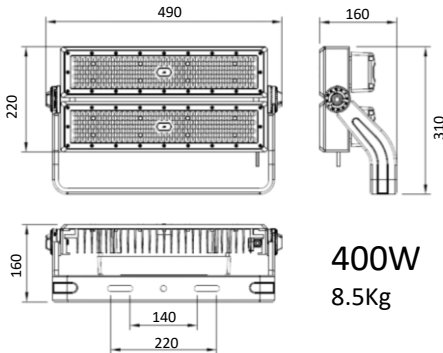

Please note: Data may be rounded up/down for illustrative purposes. We reserve the right to amend or change details without prior notification. E&OE

REV20240729.

200W Stadia Floodlight

System Wattage	System Lumens	Weight	Distribution	Code
200 W	28 400 lm	4.75 Kg	140° x 80°	54152WB2LD850/200/48
200 W	28 550 lm	4.75 Kg	60°	54152060LD850/200/48
200 W	28 700 lm	4.75 Kg	30°	54152030LD850/200/48
			On request	
200 W	28 500 lm	4.75 Kg	90°	54152090LD850/200/48

400W Stadia Floodlight

System Wattage	System Lumens	Weight	Distribution	Code
400 W	56 800 lm	8.5 Kg	140° x 80°	54152WB2LD850/400/48
400 W	57 100 lm	8.5 Kg	60°	54152060LD850/400/48
400 W	57 400 lm	8.5 Kg	30°	54152030LD850/400/48
			On request	
400 W	57 000 lm	8.5 Kg	90°	54152090LD850/400/48

600W Stadia Floodlight

System Wattage	System Lumens	Weight	Distribution	Code
600 W	85 200 lm	12.5 Kg	140° x 80°	54152WB2LD850/600/48
600 W	85 650 lm	12.5 Kg	60°	54152060LD850/600/48
600 W	86 100 lm	8.5 Kg	30°	54152030LD850/600/48
			On request	
600 W	85 500 lm	8.5 Kg	90°	54152090LD850/600/48