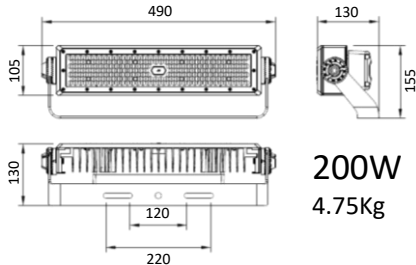

1 x Module Stadia Floodlight

200W
4.75Kg

Distribution 140° x 80°

System Wattage	System Lumens	Code
100 W	14 200 lm	54152WB2LD850/100/48
110 W	15 620 lm	54152WB2LD850/110/48
120 W	17 040 lm	54152WB2LD850/120/48
130W	18 460 lm	54152WB2LD850/130/48
140 W	19 880 lm	54152WB2LD850/140/48
150 W	21 300 lm	54152WB2LD850/150/48
160 W	22 720 lm	54152WB2LD850/160/48
170W	24 140 lm	54152WB2LD850/170/48
180 W	25 560 lm	54152WB2LD850/180/48
190 W	26 980 lm	54152WB2LD850/190/48
200 W	28 400 lm	54152WB2LD850/200/48

Distribution 60°

System Wattage	System Lumens	Code
100 W	14 275 lm	54152060LD850/100/48
110 W	15 702 lm	54152060LD850/110/48
120 W	17 130 lm	54152060LD850/120/48
130W	18 557 lm	54152060LD850/130/48
140 W	19 985 lm	54152060LD850/140/48
150 W	21 412 lm	54152060LD850/150/48
160 W	22 840 lm	54152060LD850/160/48
170W	24 267 lm	54152060LD850/170/48
180 W	25 695 lm	54152060LD850/180/48
190 W	27 122 lm	54152060LD850/190/48
200 W	28 550 lm	54152060LD850/200/48

Distribution 30°

System Wattage	System Lumens	Code
100 W	14 350	54152030LD850/100/48
110 W	15 785	54152030LD850/110/48
120 W	17 220	54152030LD850/120/48
130W	18 655	54152030LD850/130/48
140 W	20 090	54152030LD850/140/48
150 W	21 525	54152030LD850/150/48
160 W	22 960	54152030LD850/160/48
170W	24 395	54152030LD850/170/48
180 W	25 830	54152030LD850/180/48
190 W	27 265	54152030LD850/190/48
200 W	28 700	54152030LD850/200/48

Distribution 90° (On Request)

System Wattage	System Lumens	Code
100 W	14 250	54152090LD850/100/48
110 W	15 675	54152090LD850/110/48
120 W	17 100	54152090LD850/120/48
130W	18 525	54152090LD850/130/48
140 W	19 950	54152090LD850/140/48
150 W	21 375	54152090LD850/150/48
160 W	22 800	54152090LD850/160/48
170W	24 225	54152090LD850/170/48
180 W	25 650	54152090LD850/180/48
190 W	27 075	54152090LD850/190/48
200 W	28 500	54152090LD850/200/48

Produced/Assembled in South Africa

5-year warranty

Tolerance range of optical and electrical data is ± 10%.

Optical and electrical data may increase or decrease with a change of specifications and availability of components.

Please note: Data may be rounded up/down for illustrative purposes. We reserve the right to amend or change details without prior notification. E&OE
REV20240729.