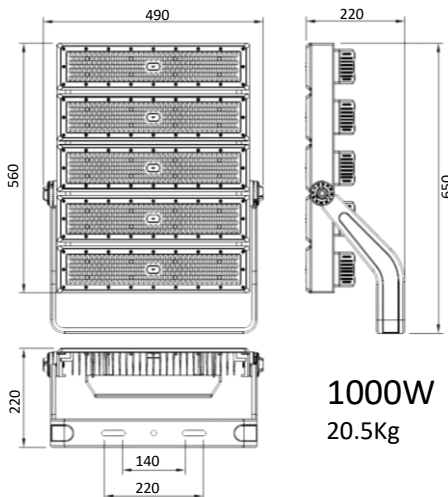

1 000W Stadia Floodlight (On request)

1000W
20.5Kg

System Wattage	System Lumens	Weight	Distribution	Code
1000 W	142 000 lm	20.5 Kg	140° x 80°	54152WB2LD850/1000/48
1000 W	142 750 lm	20.5 Kg	60°	54152060LD850/1000/48
1000 W	143 500 lm	20.5 Kg	30°	54152030LD850/1000/48
			On request	
1000 W	142 500 lm	20.5 Kg	90°	54152090LD850/1000/48