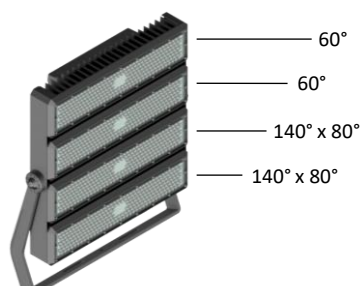

Produced/Assembled in South Africa

5-year warranty

Tolerance range of optical and electrical data is $\pm 10\%$.

Optical and electrical data may increase or decrease with a change of specifications and availability of components.

Please note: Data may be rounded up/down for illustrative purposes. We reserve the right to amend or change details without prior notification. E&OE

REV20240729.