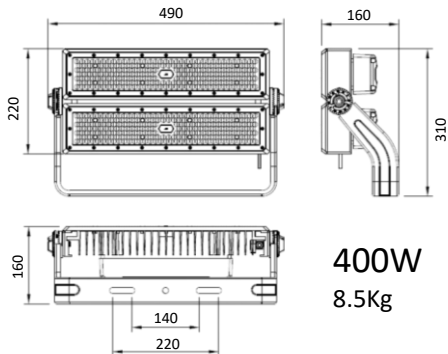

2 x Module Stadia Floodlight

Distribution 140° x 80°

System Wattage	System Lumens	Code
220 W	31 240 lm	54152WB2LD850/200/48
240 W	34 080 lm	54152WB2LD850/240/48
260 W	36 920 lm	54152WB2LD850/260/48
280 W	39 760 lm	54152WB2LD850/280/48
300 W	42 600 lm	54152WB2LD850/300/48
320 W	45 440 lm	54152WB2LD850/320/48
340 W	48 280 lm	54152WB2LD850/340/48
360 W	51 120 lm	54152WB2LD850/360/48
380 W	53 960 lm	54152WB2LD850/380/48
400 W	56 800 lm	54152WB2LD850/400/48

Distribution 60°

System Wattage	System Lumens	Code
220 W	31 405 lm	54152060LD850/200/48
240 W	34 260 lm	54152060LD850/240/48
260 W	37 115 lm	54152060LD850/260/48
280 W	39 970 lm	54152060LD850/280/48
300 W	42 825 lm	54152060LD850/300/48
320 W	45 680 lm	54152060LD850/320/48
340 W	48 535 lm	54152060LD850/340/48
360 W	51 390 lm	54152060LD850/360/48
380 W	54 245 lm	54152060LD850/380/48
400 W	57 100 lm	54152060LD850/400/48

Distribution 30°

System Wattage	System Lumens	Code
220 W	31 570 lm	54152030LD850/200/48
240 W	34 440 lm	54152030LD850/240/48
260 W	37 310 lm	54152030LD850/260/48
280 W	40 180 lm	54152030LD850/280/48
300 W	43 050 lm	54152030LD850/300/48
320 W	45 920 lm	54152030LD850/320/48
340 W	48 790 lm	54152030LD850/340/48
360 W	51 660 lm	54152030LD850/360/48
380 W	54 530 lm	54152030LD850/380/48
400 W	57 400 lm	54152030LD850/400/48

Distribution 90° (On Request)

System Wattage	System Lumens	Code
220 W	31 350 lm	54152090LD850/200/48
240 W	34 200 lm	54152090LD850/240/48
260 W	37 050 lm	54152090LD850/260/48
280 W	39 900 lm	54152090LD850/280/48
300 W	42 750 lm	54152090LD850/300/48
320 W	45 600 lm	54152090LD850/320/48
340 W	48 450 lm	54152090LD850/340/48
360 W	51 300 lm	54152090LD850/360/48
380 W	54 150 lm	54152090LD850/380/48
400 W	57 000 lm	54152090LD850/400/48

Produced/Assembled in South Africa

5-year warranty

Tolerance range of optical and electrical data is ± 10%.

Optical and electrical data may increase or decrease with a change of specifications and availability of components.

Please note: Data may be rounded up/down for illustrative purposes. We reserve the right to amend or change details without prior notification. E&OE

REV20240729.