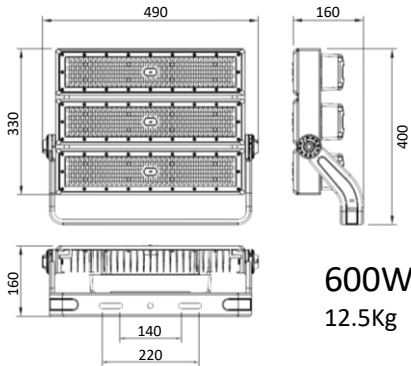

3 x Module Stadia Floodlight

Distribution 140° x 80°

System Wattage	System Lumens	Code
330 W	46 860 lm	54152WB2LD850/330/48
360 W	51 120 lm	54152WB2LD850/360/48
390 W	55 380 lm	54152WB2LD850/390/48
420 W	59 640 lm	54152WB2LD850/420/48
450 W	63 900 lm	54152WB2LD850/450/48
480 W	68 160 lm	54152WB2LD850/480/48
510 W	72 420 lm	54152WB2LD850/510/48
540 W	76 680 lm	54152WB2LD850/540/48
570 W	80 940 lm	54152WB2LD850/570/48
600 W	85 200 lm	54152WB2LD850/600/48

Distribution 60°

System Wattage	System Lumens	Code
330 W	47 107 lm	54152060LD850/330/48
360 W	51 390 lm	54152060LD850/360/48
390 W	55 672 lm	54152060LD850/390/48
420 W	59 955 lm	54152060LD850/420/48
450 W	64 327 lm	54152060LD850/450/48
480 W	68 520 lm	54152060LD850/480/48
510 W	72 802 lm	54152060LD850/510/48
540 W	77 802 lm	54152060LD850/540/48
570 W	81 367 lm	54152060LD850/570/48
600 W	85 650 lm	54152060LD850/600/48

Distribution 30°

System Wattage	System Lumens	Code
330 W	47 355 lm	54152030LD850/330/48
360 W	51 660 lm	54152030LD850/360/48
390 W	55 965 lm	54152030LD850/390/48
420 W	60 270 lm	54152030LD850/420/48
450 W	64 575 lm	54152030LD850/450/48
480 W	68 880 lm	54152030LD850/480/48
510 W	73 185 lm	54152030LD850/510/48
540 W	77 490 lm	54152030LD850/540/48
570 W	81 795 lm	54152030LD850/570/48
600 W	86 100 lm	54152030LD850/600/48

Distribution 90° (On Request)

System Wattage	System Lumens	Code
330 W	47 025 lm	54152090LD850/330/48
360 W	51 300 lm	54152090LD850/360/48
390 W	55 575 lm	54152090LD850/390/48
420 W	59 850 lm	54152090LD850/420/48
450 W	64 125 lm	54152090LD850/450/48
480 W	68 400 lm	54152090LD850/480/48
510 W	72 675 lm	54152090LD850/510/48
540 W	76 950 lm	54152090LD850/540/48
570 W	81 225 lm	54152090LD850/570/48
600 W	85 500 lm	54152090LD850/600/48

Produced/Assembled in South Africa

5-year warranty

Tolerance range of optical and electrical data is ± 10%.

Optical and electrical data may increase or decrease with a change of specifications and availability of components.

Please note: Data may be rounded up/down for illustrative purposes. We reserve the right to amend or change details without prior notification. E&OE REV20240729.