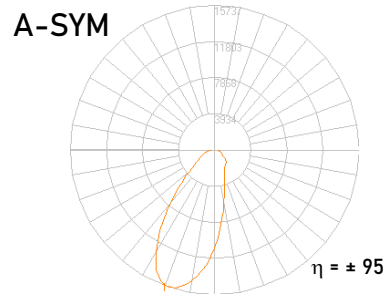

Optic E-Batten (5ft)

IP Rating	20
Dimensions (mm)	W: 60 x H: 70 x L: 1450
Weight (Kg)	4,54
Housing	Aluminum Extrusion
Finish	White, Black, Silver, Other
PMMA Optic	Intense, 60, 90, Batwing, SYM, A-SYM
Mounting	Surface, Suspended

Additional Features

Polar Curves

CCT	CRI	Wattage	Drive current	Voltage	Lumens @Tc 65°C	Efficacy
(K)	(Ra)	(W)	(mA)	(V)	(lm)	(lm/W)
4000K	>80	58.1	350	166	10 600	181
4000K	>80	67.5	400	169	12 150	180
4000K	>80	76.3	450	170	13 325	175
4000K	>80	85.0	500	170	14 500	171