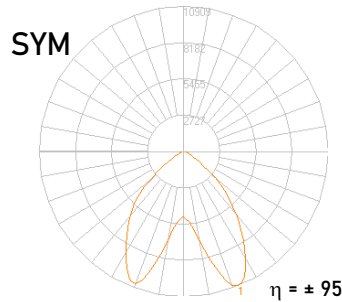

Optic E-Batten (5ft)

IP Rating	20
Dimensions (mm)	W: 60 x H: 70 x L: 1450
Weight (Kg)	4,54
Housing	Aluminum Extrusion
Finish	White, Black, Silver, Other
PMMA Optic	Intense, 60, 90, Batwing, SYM, A-SYM
Mounting	Surface, Suspended

Additional Features

Polar Curves

CCT	CRI	Wattage	Drive current	Voltage	Lumens @Tc 65°C	Efficacy
(K)	(Ra)	(W)	(mA)	(V)	(lm)	(lm/W)
4000K	>80	58.1	350	166	10 600	181
4000K	>80	67.5	400	169	12 150	180
4000K	>80	76.3	450	170	13 325	175
4000K	>80	85.0	500	170	14 500	171