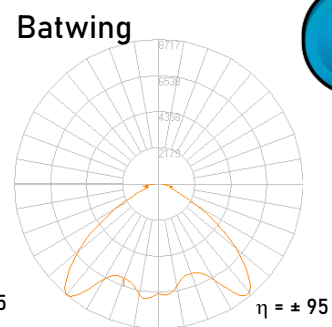

Optic E-Batten (5ft)

IP Rating	20
Dimensions (mm)	W: 60 x H: 70 x L: 1450
Weight (Kg)	4,54
Housing	Aluminum Extrusion
Finish	White, Black, Silver, Other
PMMA Optic	Intense, 60, 90, Batwing, SYM, A-SYM
Mounting	Surface, Suspended

Additional Features

Polar Curves

CCT	CRI	Wattage	Drive current	Voltage	Lumens @Tc 65°C	Efficacy
(K)	(Ra)	(W)	(mA)	(V)	(lm)	(lm/W)
4000K	>80	58.1	350	166	10 600	181
4000K	>80	67.5	400	169	12 150	180
4000K	>80	76.3	450	170	13 325	175
4000K	>80	85.0	500	170	14 500	171