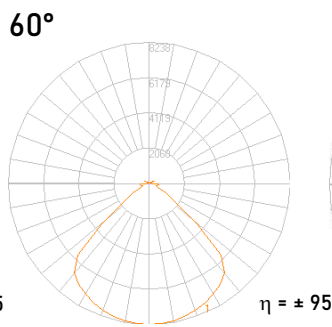

Optic E-Batten (5ft)

IP Rating	20
Dimensions (mm)	W: 60 x H: 70 x L: 1450
Weight (Kg)	4,54
Housing	Aluminum Extrusion
Finish	White, Black, Silver, Other
PMMA Optic	Intense, 60, 90, Batwing, SYM, A-SYM
Mounting	Surface, Suspended

Additional Features

Polar Curves

CCT	CRI	Wattage	Drive current	Voltage	Lumens @Tc 65°C	Efficacy
(K)	(Ra)	(W)	(mA)	(V)	(lm)	(lm/W)
4000K	>80	58.1	350	166	10 600	181
4000K	>80	67.5	400	169	12 150	180
4000K	>80	76.3	450	170	13 325	175
4000K	>80	85.0	500	170	14 500	171