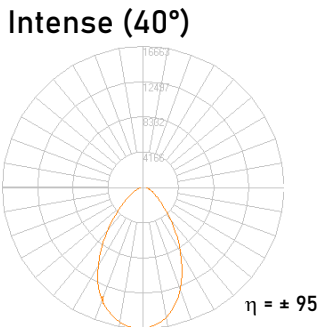

Optic E-Batten (5ft)

IP Rating	20
Dimensions (mm)	W: 60 x H: 70 x L: 1450
Weight (Kg)	4,54
Housing	Aluminum Extrusion
Finish	White, Black, Silver, Other
PMMA Optic	Intense, 60, 90, Batwing, SYM, A-SYM
Mounting	Surface, Suspended

Product Specifications

LED Driver	Required (Built-in)
Input Voltage	220-240 V
Dimming options	DALI, Other
Flicker Free	< 5%
Low Ripple Current	Yes
Light Source	LED
Power Factor	> 0.95
Available CCT	4000K, Other
CRI	>80, Other
Lifetime	>50 000 hours (L80B10)
Application Temperature	Ta < 35°C
Colour Consistency	Mac Adams <3 SDCM
Available in Emergency	1hr, 3hr (Ta < 25°C)
5 Year warranty	Subject to Lightnet T's and C's

Additional Features

Polar Curves

CCT	CRI	Wattage	Drive current	Voltage	Lumens @Tc 65°C	Efficacy
(K)	(Ra)	(W)	(mA)	(V)	(lm)	(lm/W)
4000K	>80	58.1	350	166	10 600	181
4000K	>80	67.5	400	169	12 150	180
4000K	>80	76.3	450	170	13 325	175
4000K	>80	85.0	500	170	14 500	171