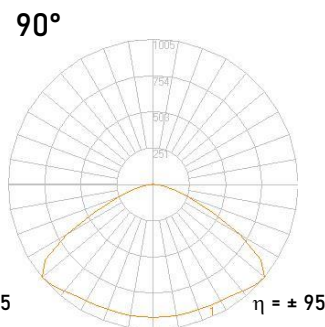

Optic E-Batten (5ft)

IP Rating	20
Dimensions (mm)	W: 60 x H: 70 x L: 1450
Weight (Kg)	4,54
Housing	Aluminum Extrusion
Finish	White, Black, Silver, Other
PMMA Optic	Intense, 60, 90, Batwing, SYM, A-SYM
Mounting	Surface, Suspended

Additional Features

Polar Curves

CCT	CRI	Wattage	Drive current	Voltage	Lumens @Tc 65°C	Efficacy
(K)	(Ra)	(W)	(mA)	(V)	(lm)	(lm/W)
4000K	>80	58.1	350	166	10 600	181
4000K	>80	67.5	400	169	12 150	180
4000K	>80	76.3	450	170	13 325	175
4000K	>80	85.0	500	170	14 500	171